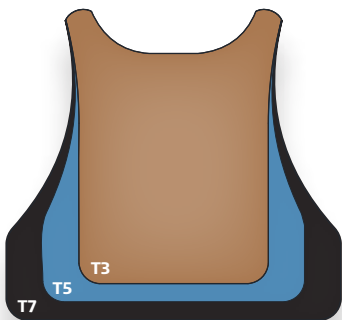

Throat and Collar Protectors

Bicep Protectors

Cummerbund

- Side Plate Pockets 6x6" or 6x8"
- Quick Release System

Groin Protector

Lower Back Protector

COVERAGE

The Atlas Tactical Series offers a holistic approach to tactical design. Three platforms offer varying areas of coverage without sacrificing consistency of appearance or interoperability of accessories. Whether the mission is dynamic entry or team support from afar, the Atlas allows teams to select a single design solution while offering each member a choice of platform that is consistent with their individual role and functional requirements. The Atlas Tactical Series... for the one team with many missions.