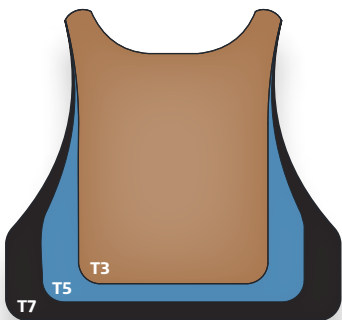

PROX

ACCESSORIES

Throat and Collar Protectors

Bicep Protectors

Cummerbund

- Side Plate Pockets 6x6" or 6x8"
- Quick Release System

Groin Protector

Lower Back Protector

COVERAGE

The Atlas Tactical Series offers a holistic approach to tactical design. Three platforms offer varying areas of coverage without sacrificing consistency of appearance or interoperability of accessories. Whether the mission is dynamic entry or team support from afar, the Atlas allows teams to select a single design solution while offering each member a choice of platform that is consistent with their individual role and functional requirements. The Atlas Tactical Series... for the one team with many missions.